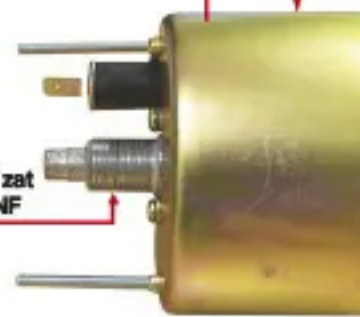

PANELED INST. SET (F-1)

Description	Part No	Cross Ref. No
COMPLETE PANEL	550901	510 3689
TRACTOR METER 85mm.	020951	433 4916
DUAL GAUGE 85mm (elect.temp & Fuel Gauge)	270926	433 4917
PLASTIC PANEL with indicators, Wire harness assembly & end coupler	560901	424 9629
RIGHT ANGLE GEAR DRIVE	730902	-

PANELED INST. SET (F-2)
MODEL 480-640- (510 3690)

PANELED INST. SET (F-2)

Description	Part No	Cross Ref. No
TRACTOR METER 85mm (5/8" x 18UNF)	020944	418 0290
FUEL GAUGE 52mm.	260985	424 9632
ELECT.TEMP. GAUGE 52mm.	270751	424 9631

020944

260985

270751

End Techizat
5/8"x18UNF

PANELED INST. SET (F-3)

270965

020977

Threads M16 x 1.0

PANELED INST. SET (F-3)

Description	Part No
TRACTOR METER 85mm (M16 x 1.0)	020977
DUAL GAUGE 85 mm. Elect.temp.gauge & Fuel Gauge	270965