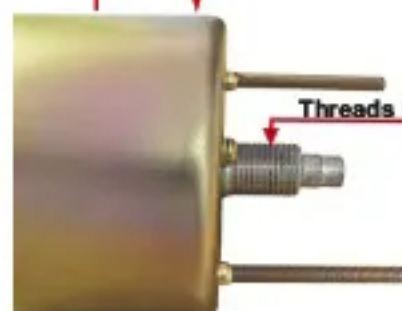

PANELED INST. SET (F-2)
MODEL 480-640- (510 3690)

PANELED INST. SET (F-2)

Description	Part No	Cross Ref. No
TRACTOR METER 85mm (5/8" x 18UNF)	020944	418 0290
FUEL GAUGE 52mm.	260985	424 9632
ELECT.TEMP. GAUGE 52mm.	270751	424 9631

020944

260985

270751

End Techizat
5/8"x18UNF

PANELED INST. SET (F-3)

270965

020977

Threads M16 x 1.0

PANELED INST. SET (F-3)

Description	Part No
TRACTOR METER 85mm (M16 x 1.0)	020977
DUAL GAUGE 85 mm. Elect.temp.gauge & Fuel Gauge	270965