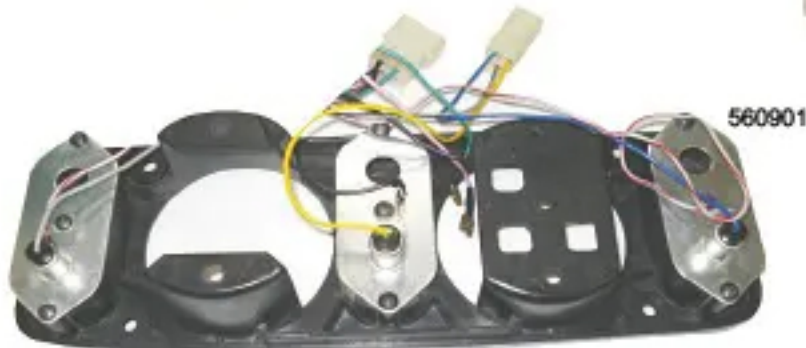

PANELED INST. SET (F-1)
MODEL 450 (510 3689)

COMPLETE CLUSTER DULY WIRED & TACHO DRIVE
550901

020951

270926

End Techizat
Milled Shaft-
5.5x2.4mm
Ø14.5mm

560901

730902

Threads M16 x 1.0

PANELED INST. SET (F-1)

Description	Part No	Cross Ref. No
COMPLETE PANEL	550901	510 3689
TRACTOR METER 85mm.	020951	433 4916
DUAL GAUGE 85mm (elect.temp & Fuel Gauge)	270926	433 4917
PLASTIC PANEL with indicators, Wire harness assembly & end coupler	560901	424 9629
RIGHT ANGLE GEAR DRIVE	730902	-

PANELED INST. SET (F-2)
MODEL 480-640- (510 3690)

PANELED INST. SET (F-2)

Description	Part No	Cross Ref. No
TRACTOR METER 85mm (5/8" x 18UNF)	020944	418 0290
FUEL GAUGE 52mm.	260985	424 9632
ELECT.TEMP. GAUGE 52mm.	270751	424 9631

PANELED INST. SET (F-3)

Description	Part No
TRACTOR METER 85mm (M16 x 1.0)	020977
DUAL GAUGE 85 mm. Elect.temp.gauge & Fuel Gauge	270965